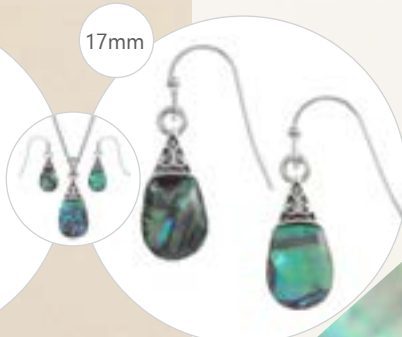

TJ598 9255
Studs

TJ695 9255
Studs

28mm

17mm

10mm

8mm

TJ117 9325
Set code is TJ118

TJ215 9295
9570

TJ603 9255
Studs

TJ694 9255
Studs

28mm

17mm

10mm

8mm

TJ121 9325
Set code is TJ122

TJ217 9295
9570