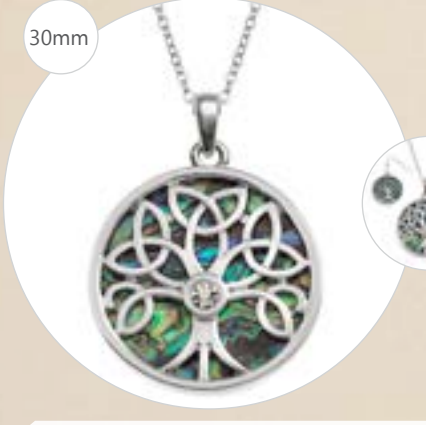

TJ715 9300

29mm

TJ058 9340

20mm

TJ351 9455
Adjustable bangle

30mm

TJ069 9550 Rev
Set code is TJ332 91080

20mm