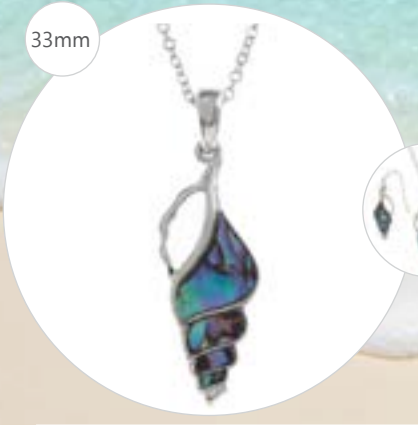

TJ100 9295
Seahorse set code is TJ101 9500

20mm

TJ209 9255

7.5"

TJ902 9495

33mm

TJ104 9365
Set code is TJ105 9710

27mm